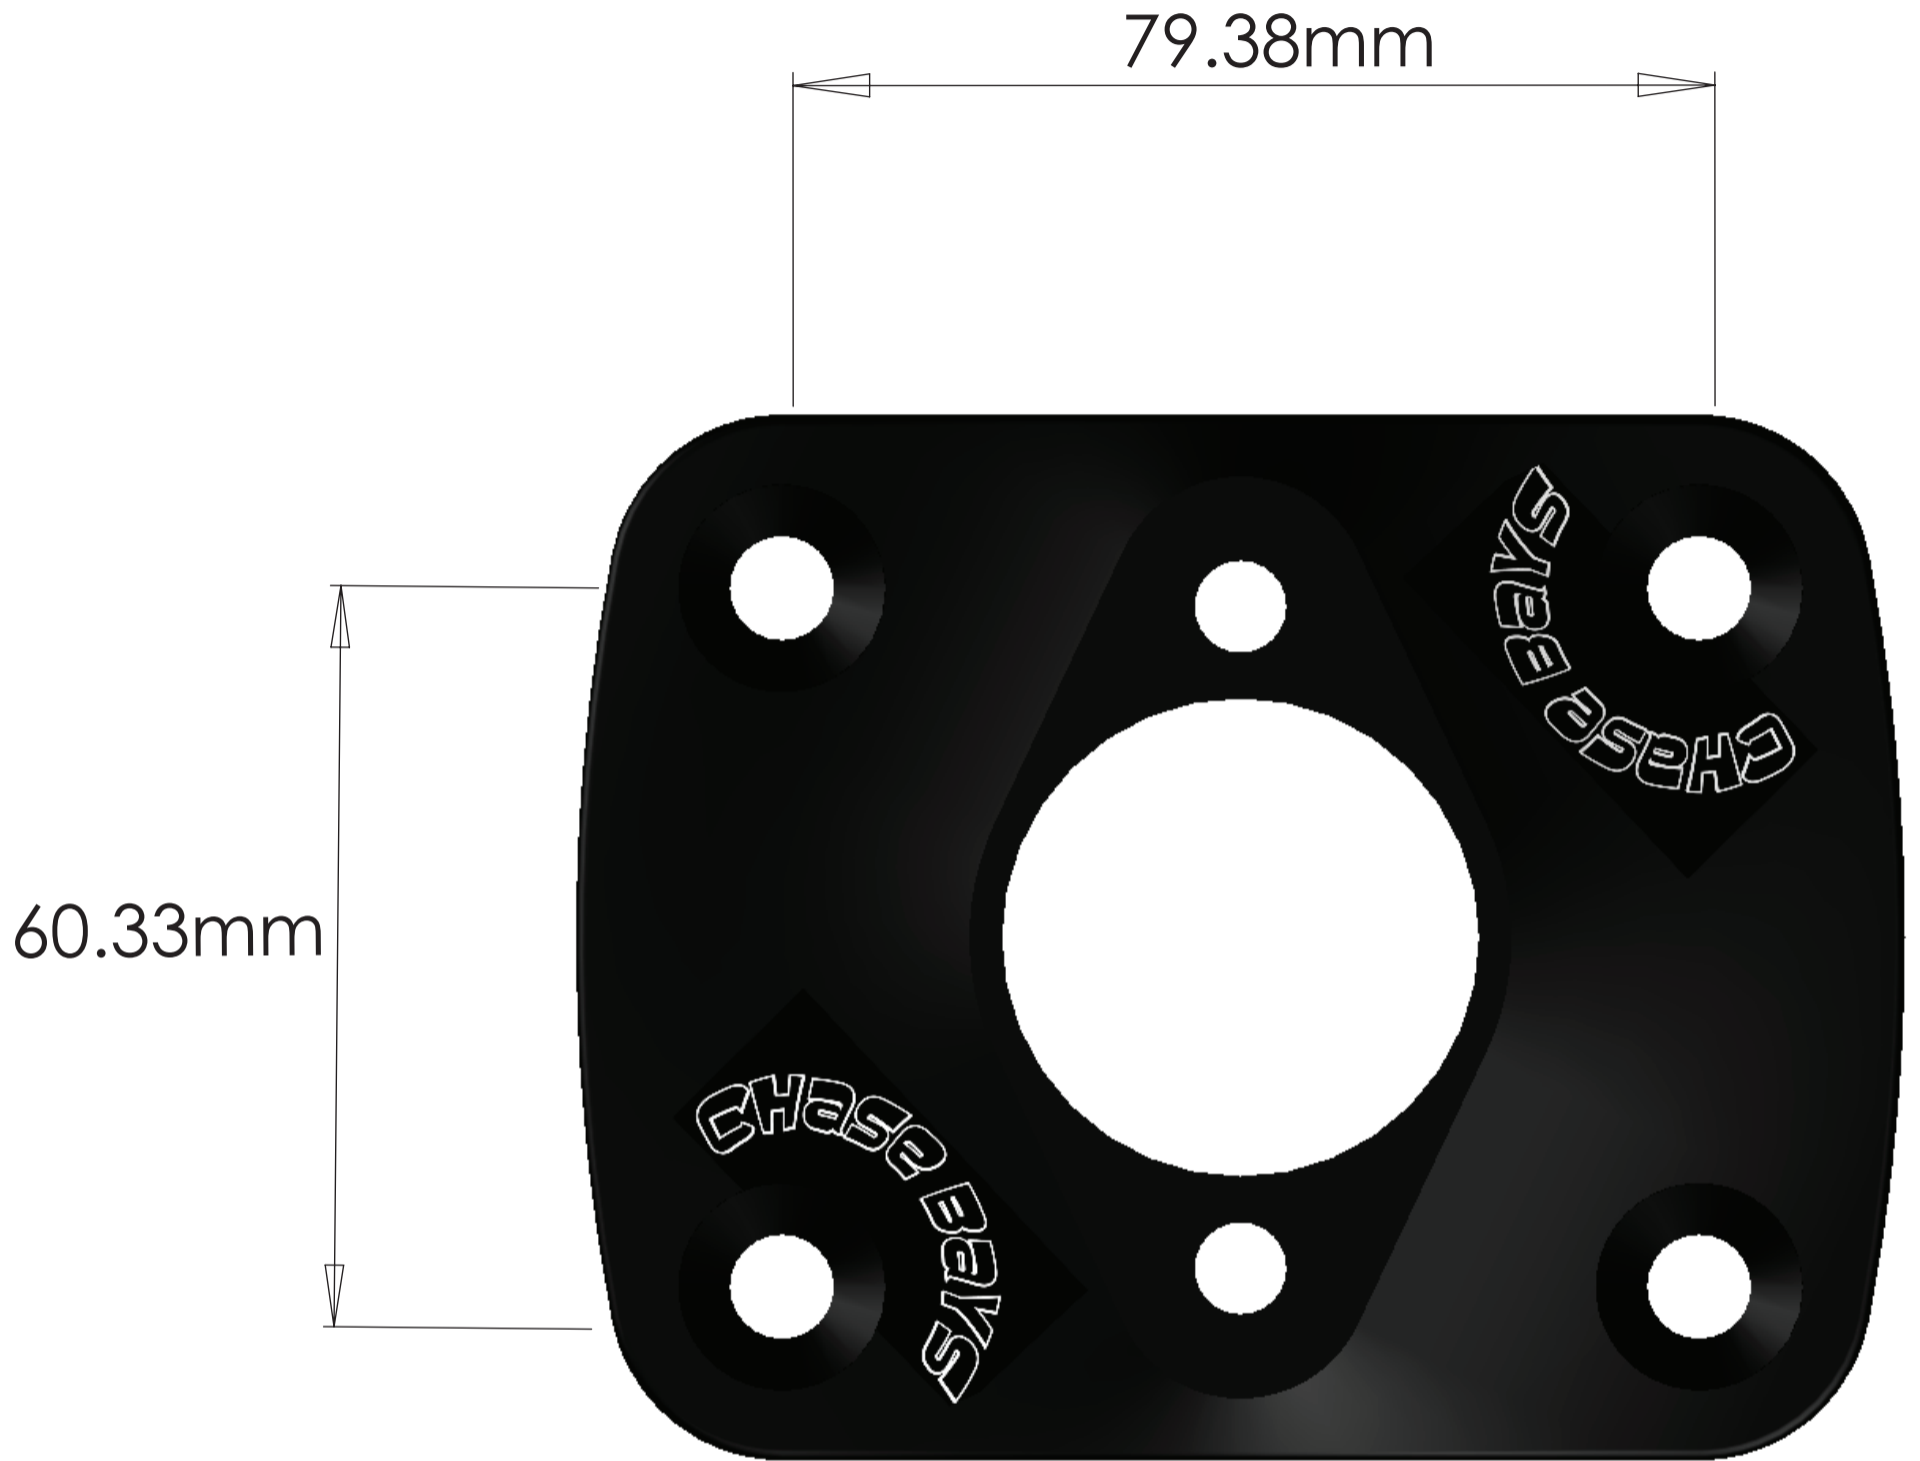

Chase Bays, Inc Brake Booster Eliminator Dimensions

Proprietary & Confidential		Chase Bays	
<p>The information contained in this drawing is the sole property of Chase Bays, Inc. Reproduction in part or as a whole without the written permission of Chase Bays, Inc is prohibited.</p>		Brake Booster Eliminator Plate	
		SIZE	
		A	
		SCALE: 1:1.1	